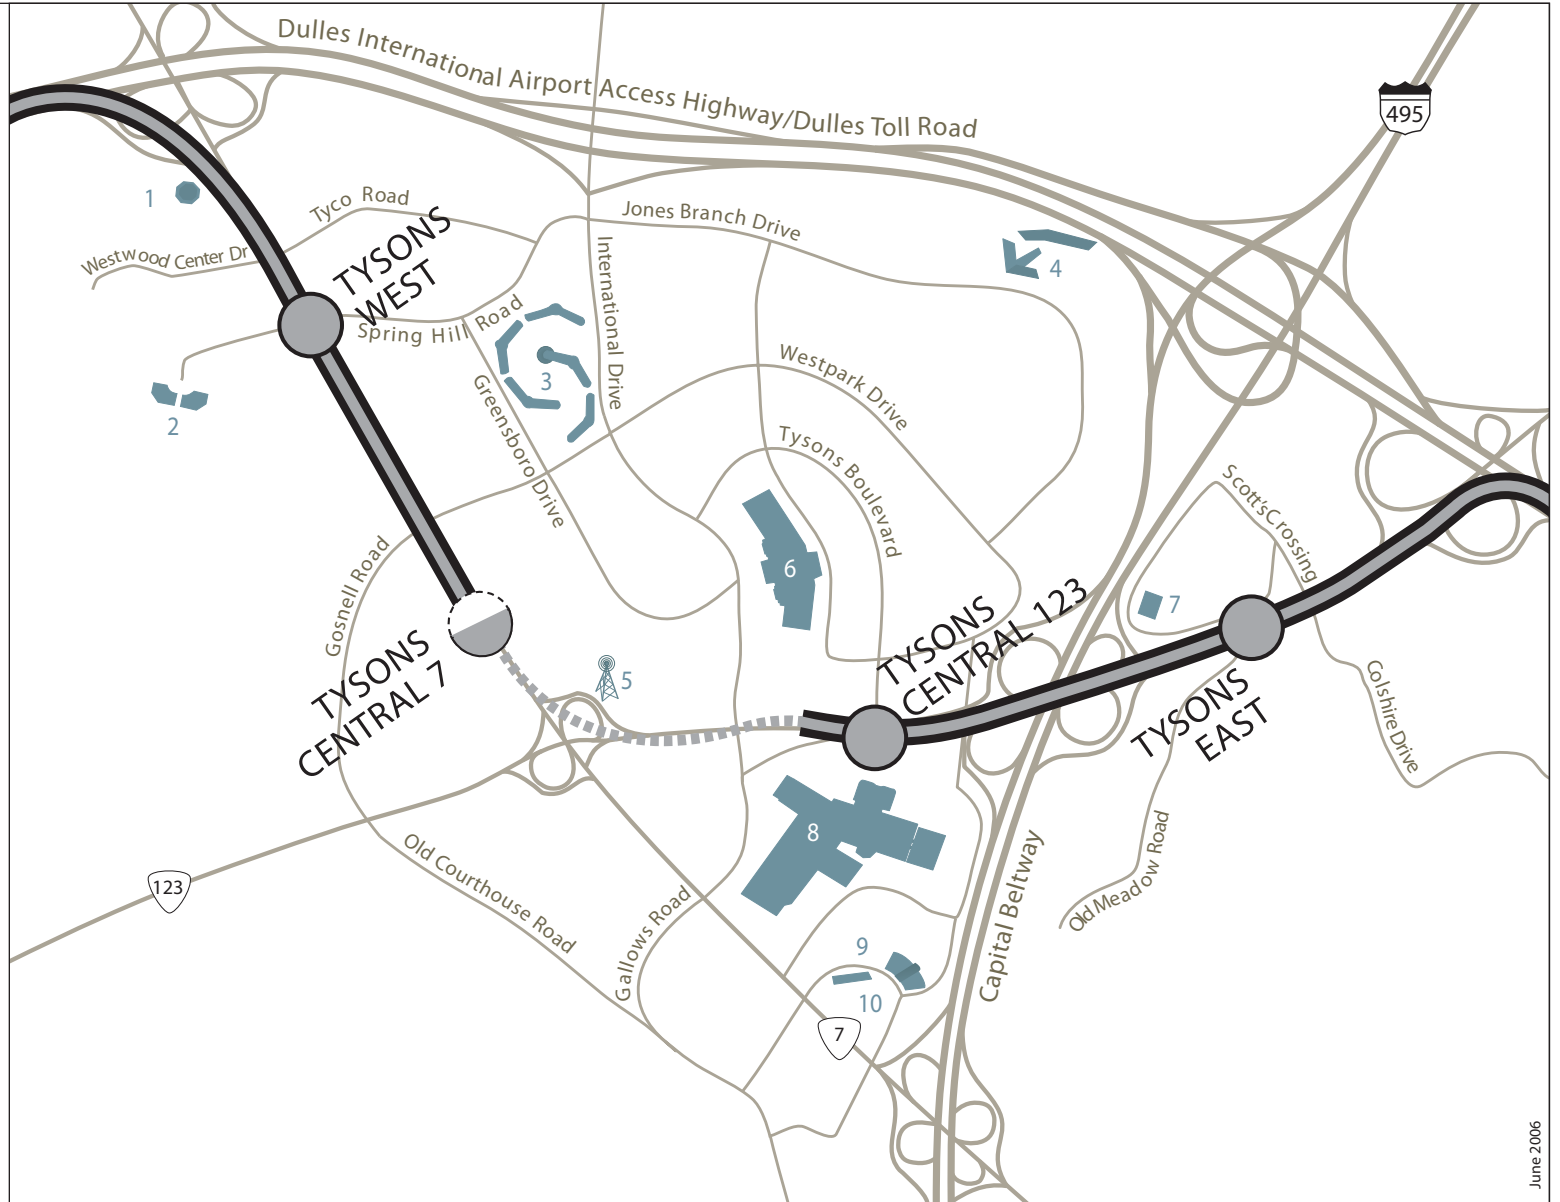

TYSONS CORNER LANDMARKS

- 1 Sheraton Premiere
- 2 Dulles Metrorail Project Office
- 3 The Rotonda Condominiums
- 4 Gannett/USA Today
- 5 Communications Tower
- 6 Tysons Galleria/Ritz Carlton
- 7 Capital One
- 8 Tysons Corner Center
- 9 Tycon Towers
- 10 Tysons Marriott

LEGEND

- Station
- ⋯ Underground Track
- ◐ Partially Below Surface Station
- ▬ Elevated Track

For more information
www.dullesmetro.com
 703.288.7000